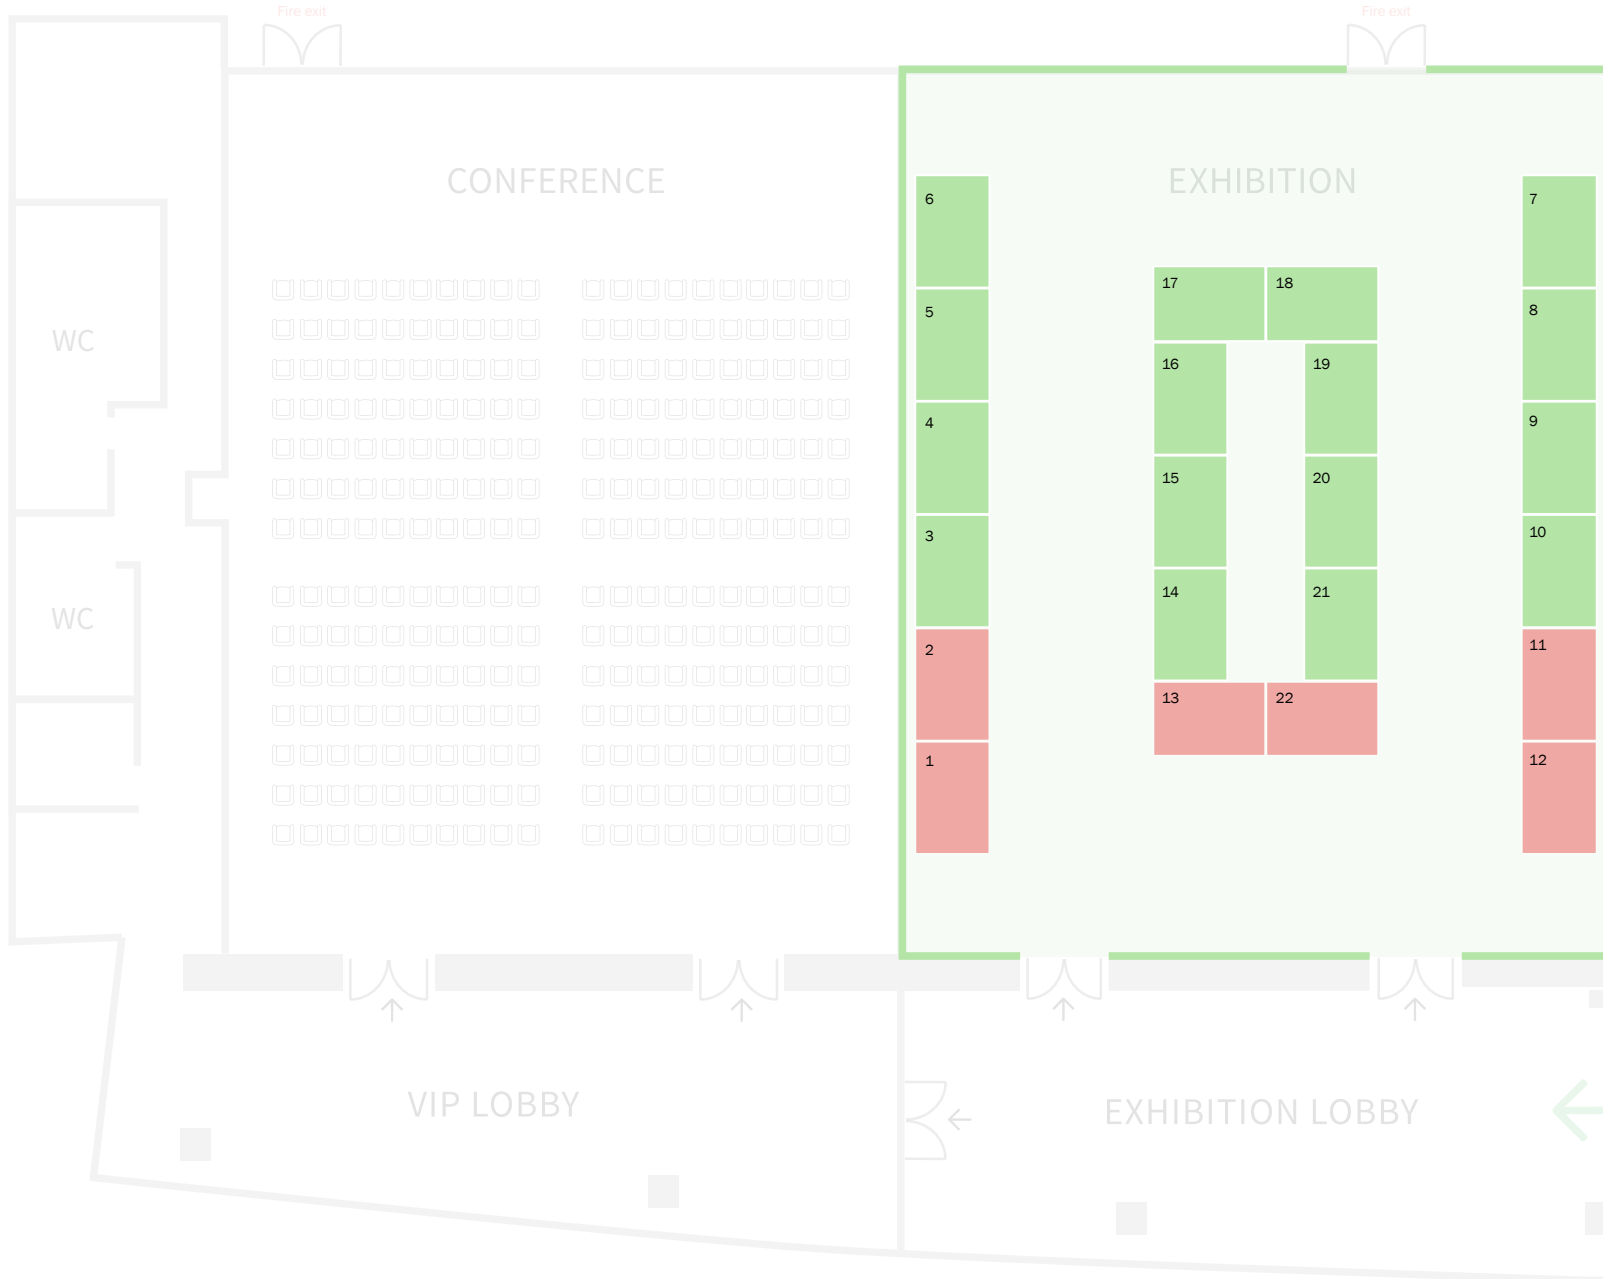

Display Stand Floorplan

1	Sababa Security	12	Expert Pro
2	Check Point	13	Reserved
3	Available	14	Available
4	Available	15	Available
5	Available	16	Available
6	Available	17	Available
7	Available	18	Available
8	Available	19	Available
9	Available	20	Available
10	Available	21	Available
11	Green Light	22	Reserved